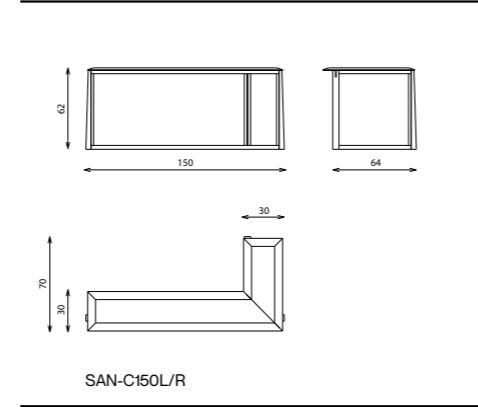

SANREMO

consolle

Elements

Technical notes

The back sofa console is a meticulously crafted massive wood L-shaped table, the wood legs supported with felt feet for protection, a tapered flexible space-saving extension to your sofa, with easy re-arranging placement, providing functionality in simple fashion.