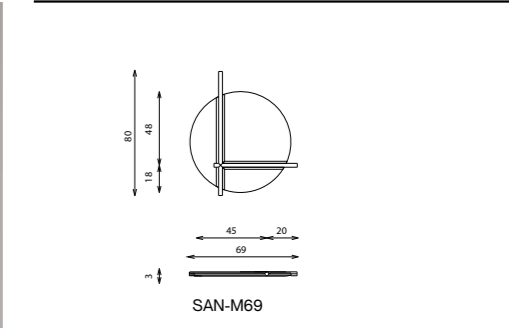

SANREMO

cabinet

Technical notes

The tall wood cabinet, with massive wood legs and supportive beams, is a reflection of exquisite Italian sophistication and solid design, with its lean veneer door, sided with smoked glass shelves offering functional storage options, whether hidden or a comfortable display of items, the cabinet includes a flexible moveable massive tray with exquisite leather inlay, and a glasses hanger utilizing cups placement, for a comfortable breezy gathering with friends or family, all of which is embedded with a delicate mirror addition, softly lit led lights operating with IR sensors adding elegance to functionality, and soft closing hinge providing noiseless motion. Personalize your bond with the design and enjoy combining your favorable choices from wood and paint.

SANREMO

mirror

Elements

Technical notes

The Sanremo flexible mirror set presents a distinguished unique mix of modern and classical design, adding to the flair roundness of the mirrors, the diagonal geometrical sharpness of the thin lean metal tubes, of which you can choose from 3 different shades, and mix with your desirable mirror shade whether smoky or dark grey. This set of 3 mirrors or less can be flexibly re-assembled according to your space and set design, offering in addition to style, more space to the eye of the beholder.