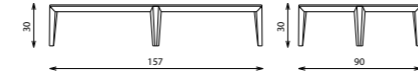

SANREMO

coffee table marble top

Elements

SAN-T157

Technical notes

Our Sanremo marble table comes in various shapes, made of multi-leveled massive wood providing extended durability, characterized by an exquisite marble top surrounded by a refined wooden frame, and recognizably stylish leg design with felt feet for protection, available in a square and rectangular shape.

Choose and combine from our collection of distinctive marble and wood, and enjoy owning a piece customized to your own taste and style.

SANREMO

table glass top

Elements

Technical notes

A side round table, topped with smoky glass, accentuated by a metal frame and palette, with distinctive massive wood legs and felt feet for protection, a versatile functional addition to your seating area.