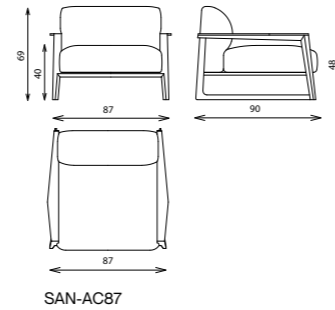

Elements

Technical notes

The Sanremo chair is a modern unique addition to your space, providing extreme comfort, padded with selective high resilience sponge with special fiber and memory foam for ultimate comfort and durability, while offering a stylish modern twist combining wood and metal with exceptionally diverse shapes, mixing the straight lines of the armrest with round lines in the back, while allowing you the experience of indulging in the design process with the flexible option of mixing leather and fabric while choosing your preferred colors from our delicate color palette, as well as choosing the colors of the wood and metal