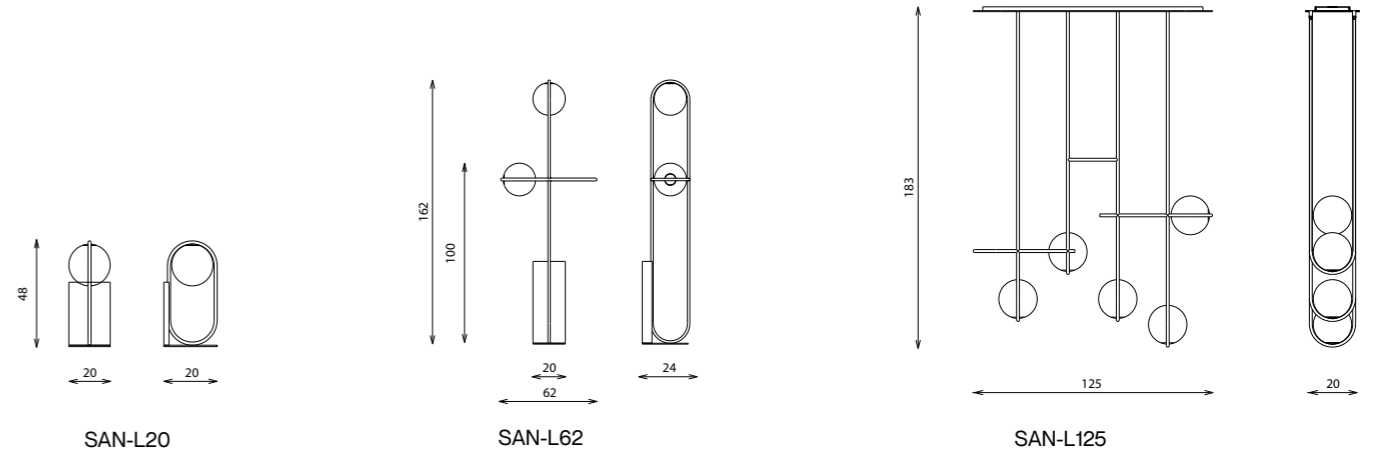

Elements

Technical notes

Lamps Collection expresses controversial contemporary work of art, with unique glass globe surrounded by plated metal tubes, coming in table lamp, floor lamp or ceiling lamp that are adjustable according to the design set up of your space. Floor and table lamps are standing on marble box which and addition to finalize the design into a composition that is an original extraordinary reflection of the Italian creative spirit in you.