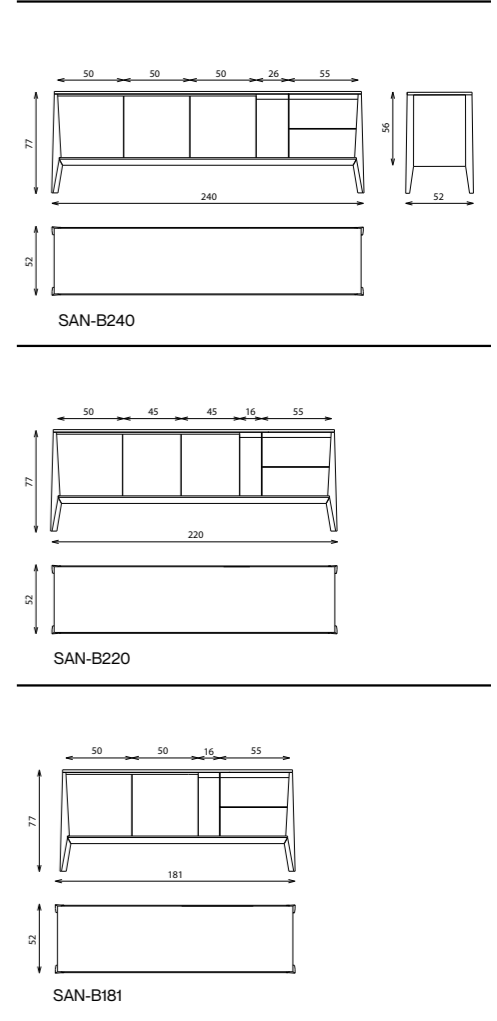

Elements

Technical notes

The marble topped buffet, characterized by a combination of our diverse distinguishable materials, integrating lean veneer doors and separators, as well as painted wood external shelf and separator, enhanced with massive wood legs and a supportive beam, with a lacquer touch, the buffet includes delicate internal light and a set of soft-closing drawers for functional use and neatly organized storage with natural leather inlay complementing the elegance of our design, an extraordinary piece combining multiple design elements from a high-end quality set of materials, for your very own luxurious pleasure.