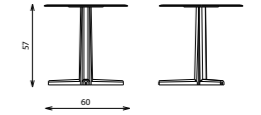

SAN-T60

Technical notes

A side round table, topped with smoky glass, accentuated by a metal frame and palette, with distinctive massive wood legs and felt feet for protection, a versatile functional addition to your seating area.