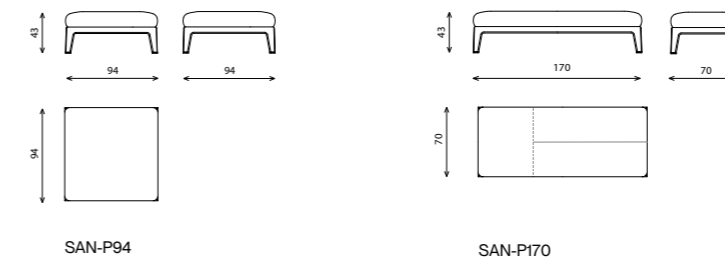

SANREMO

day bed sofa

Elements

Technical notes

The day bed sofa, available in a rectangular or square shape, is a multi-purpose stylish addition to your living area, enhanced with the detailed original Aperta lines and the refined Pizzicata stitching, padded with high resilience sponge fiber for guaranteed durability and ease, accentuated with fully covered legs and metal support felt feet for protection and style, as you easily adjust it in a way that best suits your home.