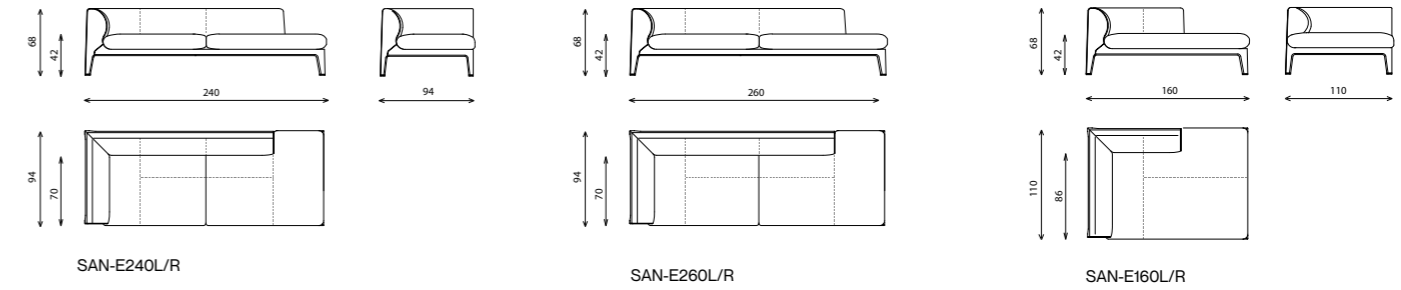

SANREMO

day bed sofa

Elements

Technical notes

The day bed sofa, available in a rectangular or square shape, is a multi-purpose stylish addition to your living area, enhanced with the detailed original Aperta lines and the refined Pizzicata stitching, padded with high resilience sponge fiber for guaranteed durability and ease, accentuated with fully covered legs and metal support felt feet for protection and style, as you easily adjust it in a way that best suits your home.