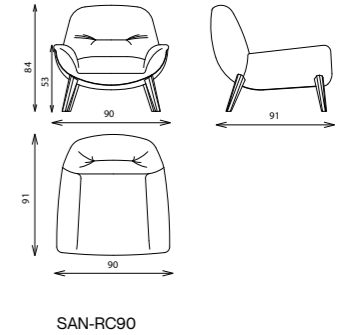

Technical notes

The Sanremo round chair is your answer to comfort and style, padded with high resilience sponge and special fiber, offering ease and extreme comfort to your experience, while designed with a unique ergonomic round structure accentuated with meticulous Italian piping, adding to comfort uniqueness, all of which is supported by massive wood legs, with the flexibility of mixing and matching, as you choose your preference of colors, fabrics or materials, creating a unique identity of your own.