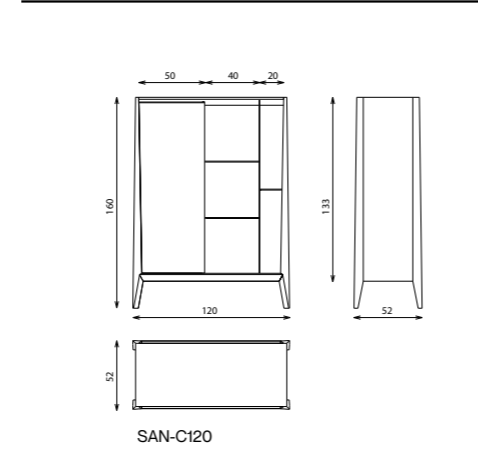

SANREMO

cabinet

Elements

Technical notes

The tall wood cabinet, with massive wood legs and supportive beams, is a reflection of exquisite Italian sophistication and solid design, with its lean veneer door, sided with smoked glass shelves offering functional storage options, whether hidden or a comfortable display of items, the cabinet includes a flexible moveable massive tray with exquisite leather inlay, and a glasses hanger utilizing cups placement, for a comfortable breezy gathering with friends or family, all of which is embedded with a delicate mirror addition, softly lit led lights operating with IR sensors adding elegance to functionality, and soft closing hinge providing noiseless motion. Personalize your bond with the design and enjoy combining your favorable choices from wood and paint.

SANREMO

mirror

Technical notes

The Sanremo flexible mirror set presents a distinguished unique mix of modern and classical design, adding to the flair roundness of the mirrors, the diagonal geometrical sharpness of the thin lean metal tubes, of which you can choose from 3 different shades, and mix with your desirable mirror shade whether smoky or dark grey. This set of 3 mirrors or less can be flexibly re-assembled according to your space and set design, offering in addition to style, more space to the eye of the beholder.