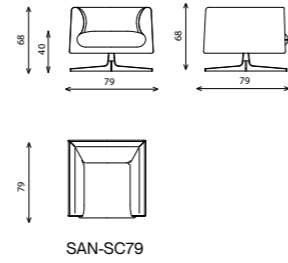

Elements

Technical notes

The revolving chair is not just offering a refined look, but also a neat tidy aura with its 360 degrees swivel mechanism, a smooth revolving high-quality design, with a mix of high resilience super-soft sponge, microfiber and wood structure guaranteeing lasting comfort and durability, its compact distinctive design is complemented with the unique Pizzicata stitching and supported with metal legs and plastic feet, finishing up the final look into a modern recognizably functional yet creative piece.