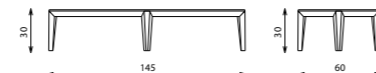

SANREMO

coffee table marble top

Elements

SAN-T157

SAN-T90

SAN-T145

Technical notes

Our Sanremo marble table comes in various shapes, made of multi-leveled massive wood providing extended durability, characterized by an exquisite marble top surrounded by a refined wooden frame, and recognizably stylish leg design with felt feet for protection, available in a square and rectangular shape.