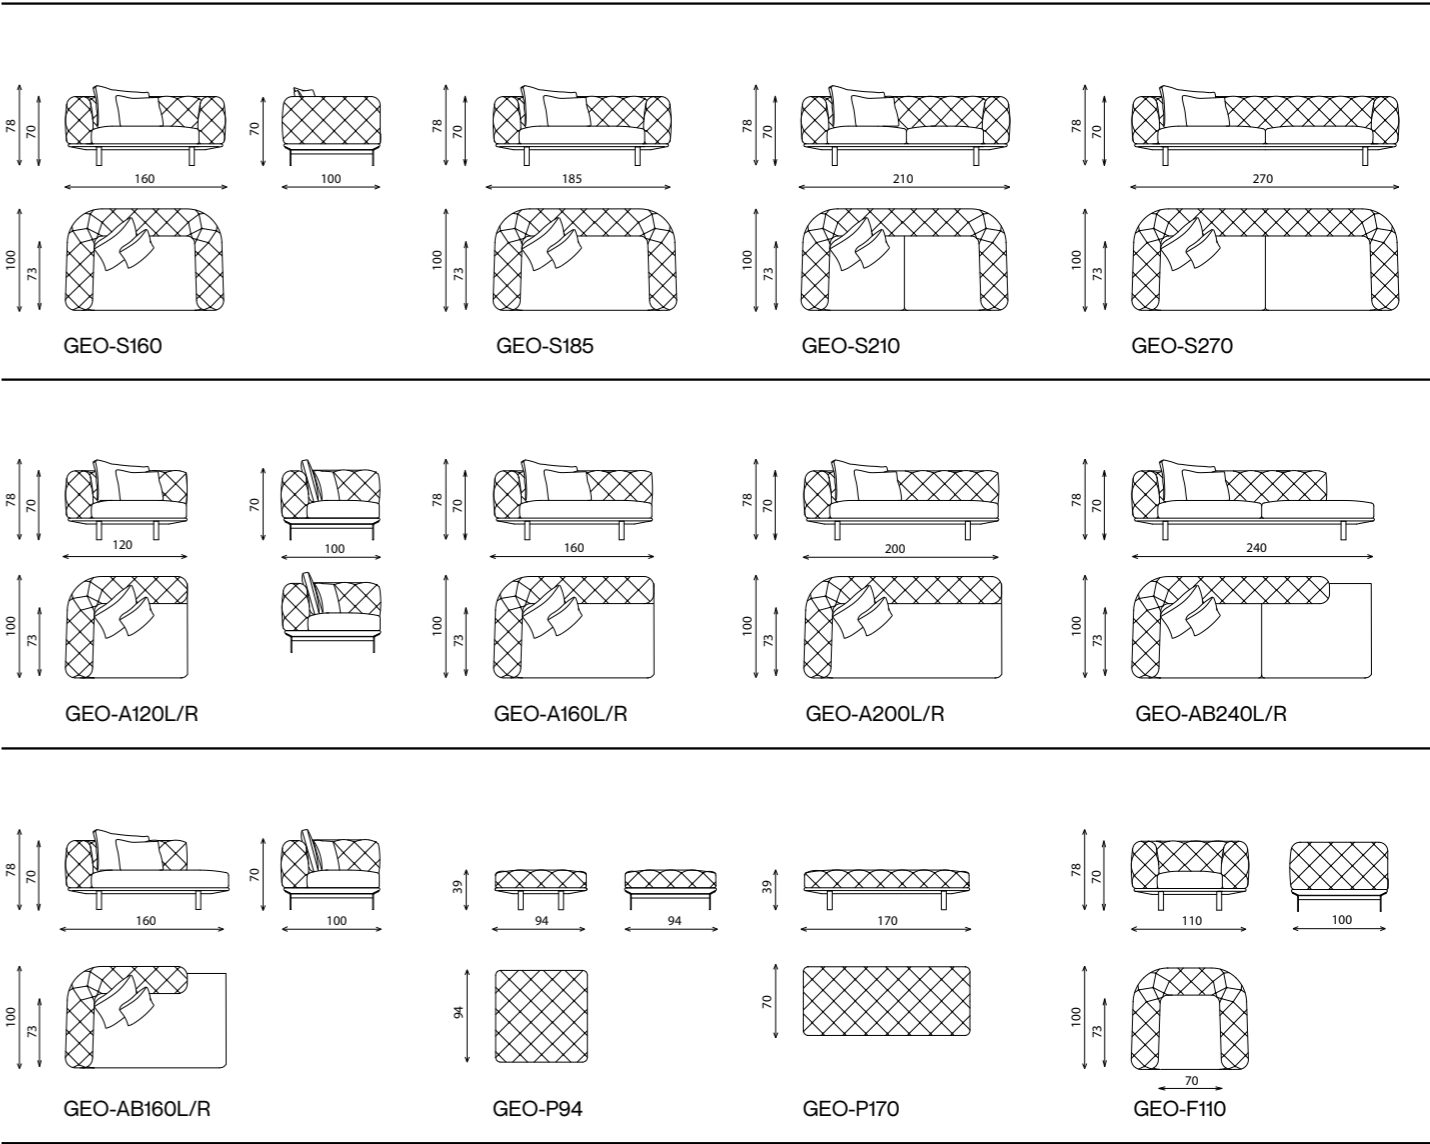

GEORGE

sofa

Technical notes

The George sofa, an impeccable design to fit your collection of the finest taste, characterized by the best Italian craftsmanship with its double-sided Capitone buttons, and plywood tapered lower base, all padded with the highest quality of super soft sponge, with your choice of medium or soft upholstery, accentuated with Pizzicata stitched cushions, padded with special luxurious natural feather or microfiber for your comfort, while integrating metal legs with plastic feet for support, you can customize the sofa in a variety of sizes, as you personalize a reflection of you in an ultimately relaxing and exceptionally designed work of art.

Elements