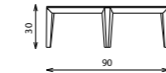

SANREMO

coffee table marble top

Elements

SAN-T157

SAN-T90

SAN-T145

Technical notes

Our Sanremo marble table comes in various shapes, made of multi-leveled massive wood providing extended durability, characterized by an exquisite marble top surrounded by a refined wooden frame, and recognizably stylish leg design with felt feet for protection, available in a square and rectangular shape.