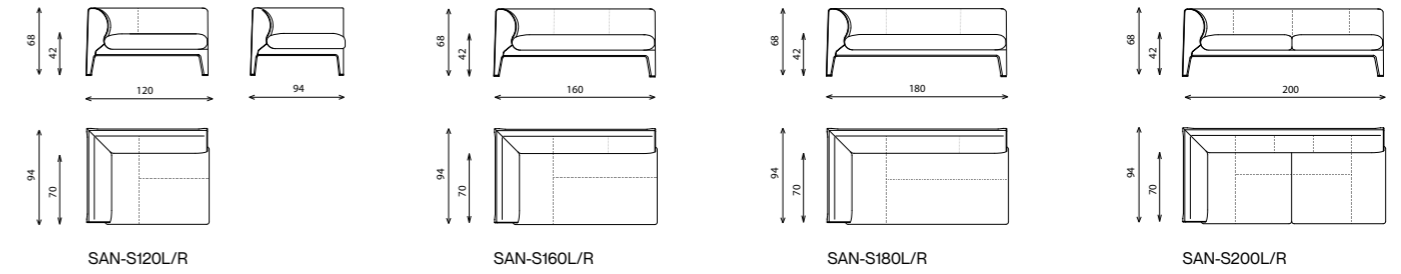

SANREMO

day bed sofa

Elements

Technical notes

The day bed sofa, available in a rectangular or square shape, is a multi-purpose stylish addition to your living area, enhanced with the detailed original Aperta lines and the refined Pizzicata stitching, padded with high resilience sponge fiber for guaranteed durability and ease, accentuated with fully covered legs and metal support felt feet for protection and style, as you easily adjust it in a way that best suits your home.