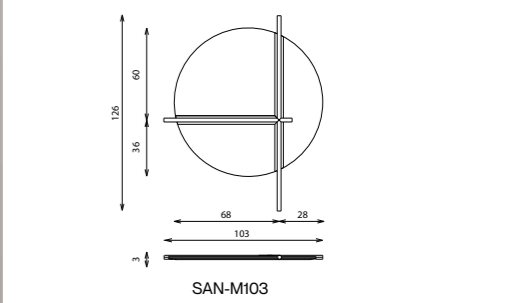

SANREMO

cabinet

Technical notes

The tall wood cabinet, with massive wood legs and supportive beams, is a reflection of exquisite Italian sophistication and solid design, with its lean veneer door, sided with smoked glass shelves offering functional storage options, whether hidden or a comfortable display of items, the cabinet includes a flexible moveable massive tray with exquisite leather inlay, and a glasses hanger utilizing cups placement, for a comfortable breezy gathering with friends or family, all of which is embedded with a delicate mirror addition, softly lit led lights operating with IR sensors adding elegance to functionality, and soft closing hinge providing noiseless motion. Personalize your bond with the design and enjoy combining your favorable choices from wood and paint.

SANREMO

mirror

Elements

Technical notes

The Sanremo flexible mirror set presents a distinguished unique mix of modern and classical design, adding to the flair roundness of the mirrors, the diagonal geometrical sharpness of the thin lean metal tubes, of which you can choose from 3 different shades, and mix with your desirable mirror shade whether smoky or dark grey. This set of 3 mirrors or less can be flexibly re-assembled according to your space and set design, offering in addition to style, more space to the eye of the beholder.