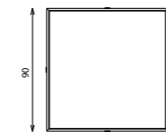

SANREMO

coffee table marble top

Elements

SAN-T157

SAN-T90

SAN-T145

Technical notes

Our Sanremo marble table comes in various shapes, made of multi-leveled massive wood providing extended durability, characterized by an exquisite marble top surrounded by a refined wooden frame, and recognizably stylish leg design with felt feet for protection, available in a square and rectangular shape.