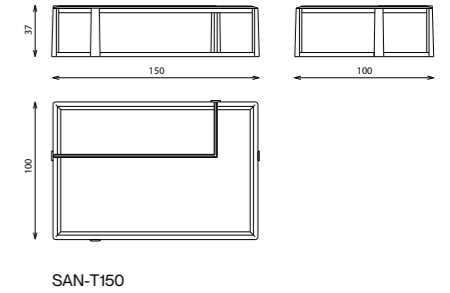

SANREMO

coffee table

Elements

Technical notes

Rectangular coffee table, emphasizing an artistic modern style with the massive wood and marble top design, integrating the elegant metal beam inlay, with distinctively geometrical massive wood legs design and felt feet support for protection, an inspiring functional composition.