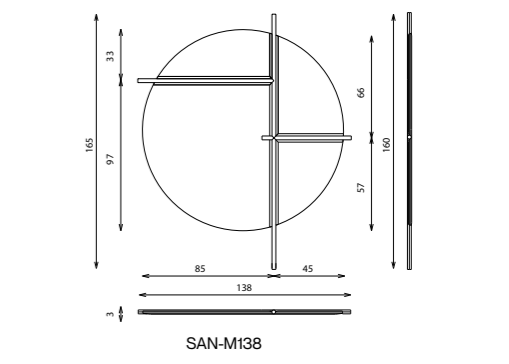

SANREMO

mirror

Elements

Technical notes

The Sanremo flexible mirror set presents a distinguished unique mix of modern and classical design, adding to the flair roundness of the mirrors, the diagonal geometrical sharpness of the thin lean metal tubes, of which you can choose from 3 different shades, and mix with your desirable mirror shade whether smoky or dark grey. This set of 3 mirrors or less can be flexibly re-assembled according to your space and set design, offering in addition to style, more space to the eye of the beholder.