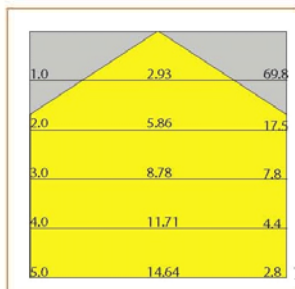

Light Distribution

Cone Diagram