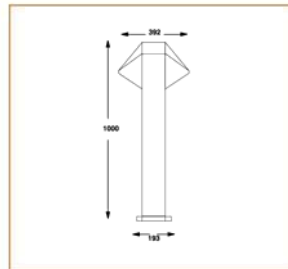

Basic Data

Material	Die Cast Aluminum
Finishing	Electrostatic Painting
Optics	
Weight	7 kg
IP	54
IK	08
Suspension	Ground Mounted
Additional Data	

Specifications

Art No.	WAT	CCT	CRI	LED	Angle TL	Ø
74595-PL-	16	3000	70	4	114 561	_

Dimensions

Light Distribution

Cone Diagram

Luminous Intensity Distribution

All Luminaires are electrical tested & protection tested according to the standard (IEC 598)