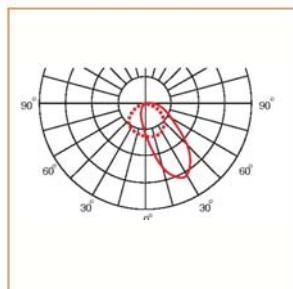

Basic Data

Material	Die Cast Aluminum
Finishing	Electrostatic Painting
Optics	
Weight	7 kg
IP	54
IK	08
Suspension	Ground Mounted
Additional Data	

Specifications

Art No.	WAT	CCT	CRI	LED	Angle TL	Ø
74595-PL-	16	3000	70	4	114 561	_

Dimensions

Light Distribution

Cone Diagram

Luminous Intensity Distribution

All Luminaires are electrical tested & protection tested according to the standard (IEC 598)