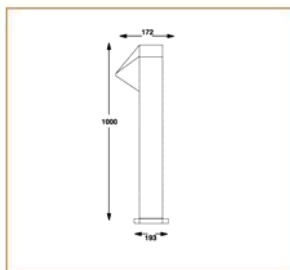

Basic Data

Material	Die Cast Aluminum
Finishing	Electrostatic Painting
Optics	
Weight	7 kg
IP	54
IK	08
Suspension	Ground Mounted
Additional Data	

Specifications

Art No.	WAT	CCT	CRI	LED	Angle TL	Ø
74590-PL-	8	3000	70	2	114 280	_

Dimensions

Light Distribution

All Luminaires are electrical tested & protection tested according to the standard (IEC 598)