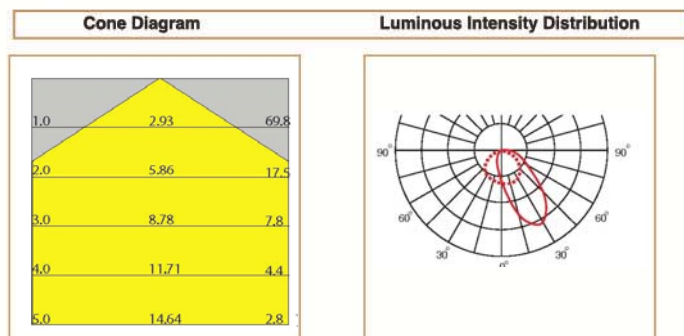

Light Distribution

All Luminaires are electrical tested & protection tested according to the standard (IEC 598)