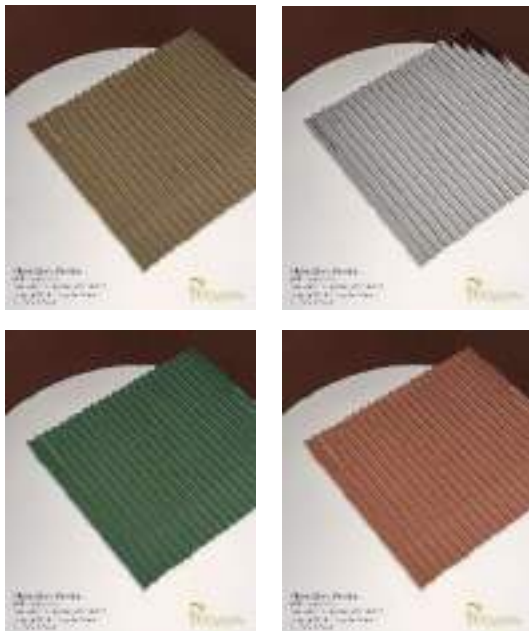

Dimension: Custom

RIBBED GLASS PARTITION

Model Code: PK-00380

Design: Custom

Materials: Glass

Dimension: Custom

FABRIC GLASS PARTITION

Model Code: PK-00387