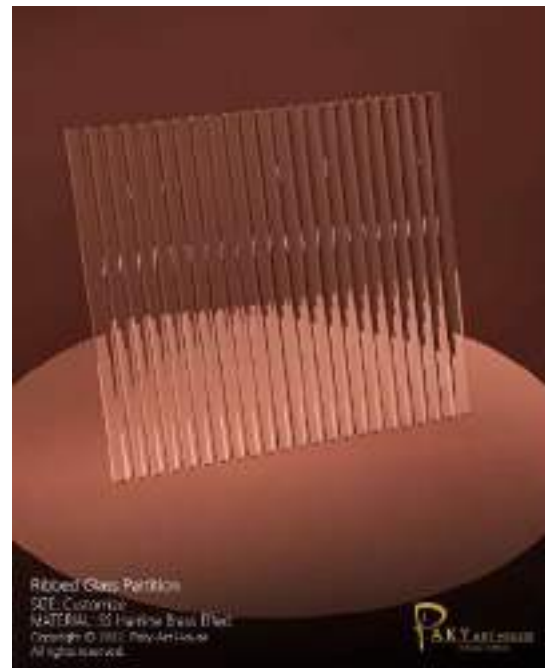

Dimension: Custom

RIBBED GLASS PARTITION

Model Code: PK-00380

Design: Custom

Materials: Glass

Dimension: Custom

FABRIC GLASS PARTITION

Model Code: PK-00387