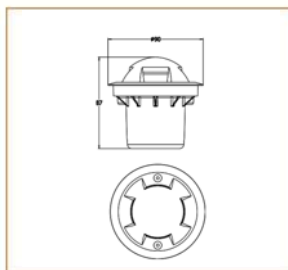

Dimensions