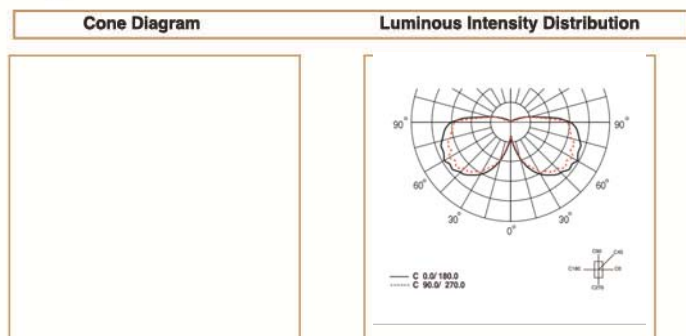

Basic Data

Material	Die Cast Aluminum
Finishing	Electrostatic Painting
Optics	Plastic
Weight	300 gm
IP	67
IK	08
Suspension	Ground Recessed
Additional Data	

Specifications

Art No.	WAT	CCT	CRI	LED	Angle TL	Ø
71085-PL-	5	3000	80	4	- 58	-
71086-PL-	5	5000	70	4	- 58	-

Dimensions

Light Distribution

All Luminaires are electrical tested & protection tested according to the standard (IEC 598)