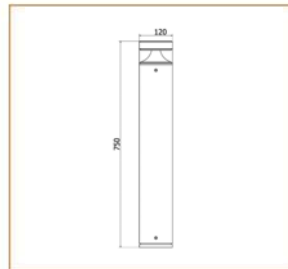

Basic Data

Material	Die Cast Aluminum
Finishing	Electrostatic Painting
Optics	
Weight	3.972 kg
IP	65
IK	08
Suspension	Ground Mounted
Additional Data	

Specifications

Art No.	WAT	CCT	CRI	LED	Angle TL	Ø
74530-PL-	12	3000	80	9	-	1008
74535-PL-	12	5000	70	9	-	945

Dimensions

Light Distribution

All Luminaires are electrical tested & protection tested according to the standard (IEC 598)