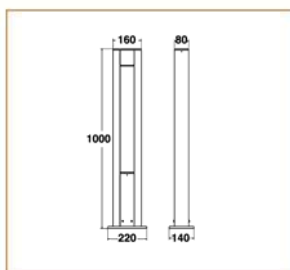

Basic Data

Material	Die Cast Aluminum
Finishing	Electrostatic Painting
Optics	Lens
Weight	2.498 kg
IP	65
IK	08
Suspension	Ground Mounted
Additional Data	

Specifications

Art No.	WAT	CCT	CRI	LED	Angle TL	Ø
74520-PL-	8	3000	70	4	-	544
74525-PL-	8	5000	70	4	-	720

Dimensions

Light Distribution

All Luminaires are electrical tested & protection tested according to the standard (IEC 598)