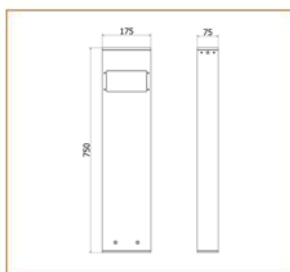

Basic Data

Material	Die Cast Aluminum
Finishing	Electrostatic Painting
Optics	
Weight	4.05 kg
IP	65
IK	08
Suspension	Ground Mounted
Additional Data	

Specifications

Art No.	WAT	CCT	CRI	LED	Angle TL	Ø
74515-PL-	5	3000	80	4	-	448
74516-PL-	5	5000	70	4	-	420

Dimensions

Light Distribution

All Luminaires are electrical tested & protection tested according to the standard (IEC 598)