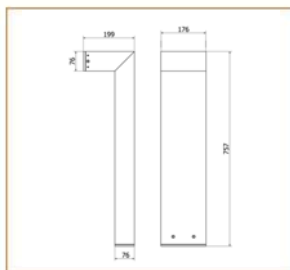

### Basic Data

Material	Die Cast Aluminum
Finishing	Electrostatic Painting
Optics	Lens
Weight	4.597 kg
IP	65
IK	08
Suspension	Ground Mounted
Additional Data	

### Specifications

Art No.	WAT	CCT	CRI	LED	Angle TL	Ø
74510-PL-	9	3000	70	3	-	603
74511-PL-	9	5000	70	3	-	630

### Dimensions