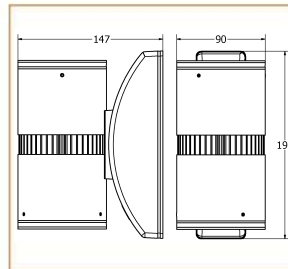

TYPE : (W3 ALT)

RIO UP & DOWN

Driver Origin	LED	Origin	Lifetime
V.S	EU	EDISON	50000
		TIWANA	

Product Description

Rio is a wall mounted luminaire with an elegant and simple design to meet the designers requirements with complete LED solutions.

Basic Data

Material	Die Cast Aluminum
Finishing	Electrostatic Painting
Optics	
Weight	1.6 kg
IP	65
IK	08
Suspension	Wall Mounted
Additional Data	

Specifications

Art No.	WAT	CCT	CRI	LED	Angle	TL	Ø
73590-PL-	16	3000	80	2	23	1360	_
73595-PL-	16	5000	80	2	23	1400	_

Dimensions

Light Distribution

All Luminaires are electrical tested & protection tested according to the standard (IEC 598)