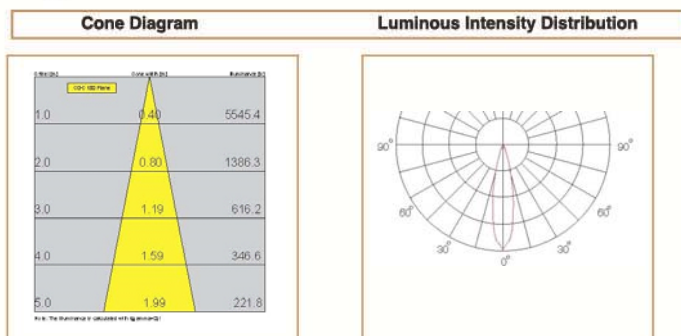

Light Distribution

All Luminaires are electrical tested & protection tested according to the standard (IEC 598)