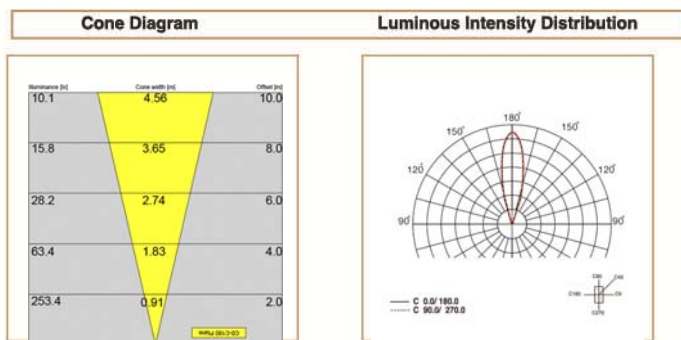

Basic Data

Material	Die Cast Aluminum
Finishing	Polishing
Optics	Lens
Weight	300 gm
IP	67
IK	08
Suspension	Ground Recessed
Additional Data	

Specifications

Art No.	WAT	CCT	CRI	LED	Angle TL	∅
71080-PL-	4	3000	> 70	3	10	310
71081-PL-	4	5000	> 70	3	10	337
71082-PL-	4	4000	> 70	3	10	324

Dimensions

Light Distribution

All Luminaires are electrical tested & protection tested according to the standard (IEC 598)