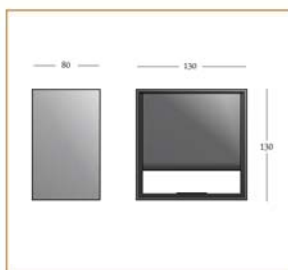

Dimensions

Light Distribution

Cone Diagram	Luminous Intensity Distribution

All Luminaires are electrical tested & protection tested according to the standard (IEC 598)