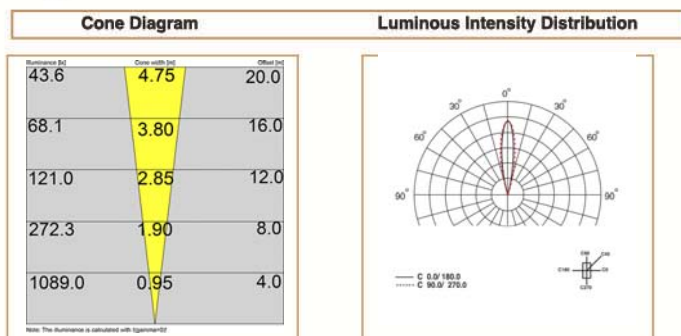

Light Distribution

All Luminaires are electrical tested & protection tested according to the standard (IEC 598)