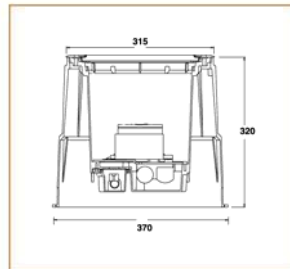

Basic Data

Material	Plastic
Finishing	Polishing
Optics	Lens
Weight	6.7kg
IP	67
IK	08
Suspension	Ground Recessed
Additional Data	

Specifications

Art No.	WAT	CCT	CRI	LED	Angle	TL	Ø
71050-PL-	20	3000	> 70	16	10	1564	-
71055-PL-	20	5000	> 70	16	10	1700	-

Dimensions

Light Distribution

All Luminaires are electrical tested & protection tested according to the standard (IEC 598)