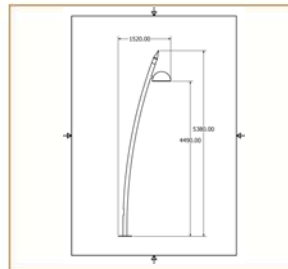

Basic Data

Material	Steel & Aluminum
Finishing	Electrostatic Painting
Optics	Lens
Weight	90 kg
IP	65
IK	08
Suspension	Pole Mounted
Additional Data	

Specifications

Art No.	WAT	CCT	CRI	LED	Angle TL	Ø
75550-PL-	60	4000	75	36	118 5264	_

Dimensions

Light Distribution

Cone Diagram

Luminous Intensity Distribution

All Luminaires are electrical tested & protection tested according to the standard (IEC 598)