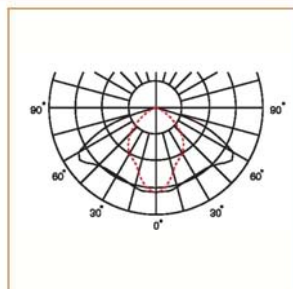

Basic Data

Material	Steel & Aluminum
Finishing	Electrostatic Painting
Optics	Lens
Weight	90 kg
IP	65
IK	08
Suspension	Pole Mounted
Additional Data	

Specifications

Art No.	WAT	CCT	CRI	LED	Angle TL	Ø
75550-PL-	60	4000	75	36	118 5264	_

Dimensions

Light Distribution

Cone Diagram

Luminous Intensity Distribution

All Luminaires are electrical tested & protection tested according to the standard (IEC 598)