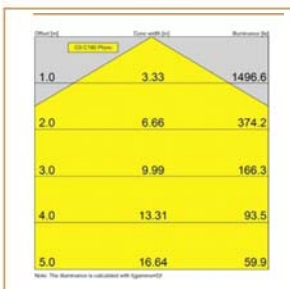

Light Distribution

Cone Diagram