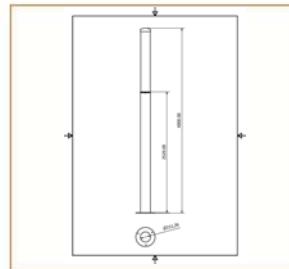

### Basic Data

Material	Die Cast Aluminum
Finishing	Electrostatic Painting
Optics	
Weight	40 kg
IP	65
IK	08
Suspension	Pole Mounted
Additional Data	

### Specifications

Art No.	WAT	CCT	CRI	LED	Angle TL	Ø
75535-PL-	75	5000	80	8	-	8640
75530-PL-	75	3000	80	8	-	8000

### Dimensions