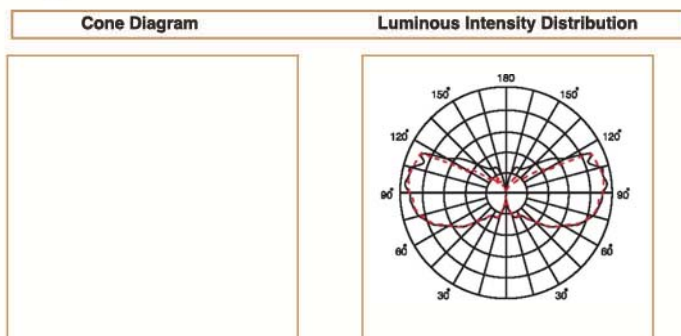

Light Distribution

All Luminaries are electrical tested & protection tested according to the standard (IEC 598)