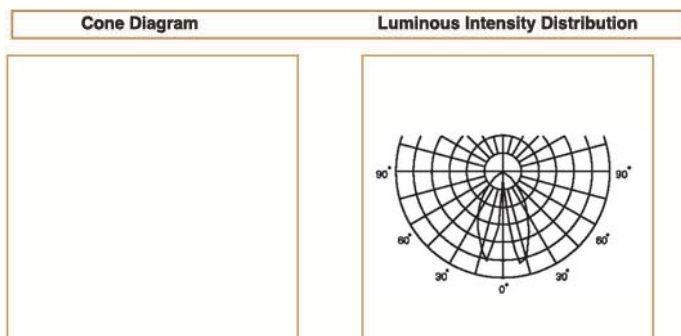

Light Distribution

All Luminaries are electrical tested & protection tested according to the standard (IEC 598)