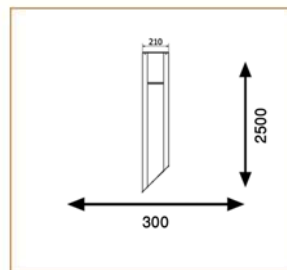

### Basic Data

Material	Die Cast Aluminum
Finishing	Electrostatic Painting
Optics	
Weight	16.4 kg
IP	65
IK	08
Suspension	Pole Mounted
Additional Data	

### Specifications

Art No.	WAT	CCT	CRI	LED	Angle	TL	Ø
75510-PL-	30	3000	80	1	-	2400	_
75515-PL-	30	5000	80	1	-	2448	_
75520-PL-	30	3000	80	1	-	2736	_

### Dimensions