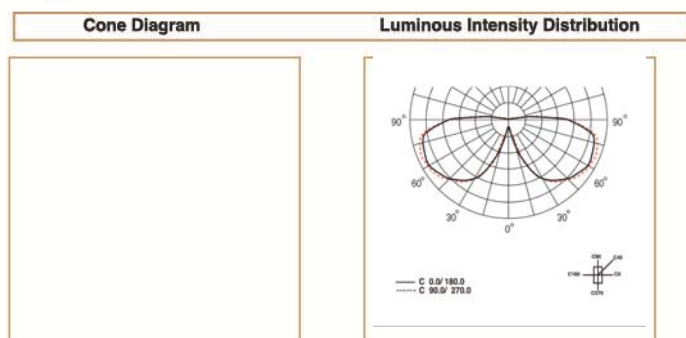

Light Distribution

All Luminaires are electrical tested & protection tested according to the standard (IEC 598)