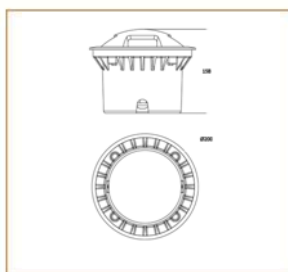

Basic Data

Material	Die Cast Aluminum
Finishing	Electrostatic Painting
Optics	Plastic
Weight	2.2 kg
IP	67
IK	08
Suspension	Ground Recessed
Additional Data	

Specifications

Art No.	WAT	CCT	CRI	LED	Angle TL	Ø
71095-PL-	12	3000	> 70	9	-	42
71096-PL-	12	5000	> 70	9	-	45

Dimensions

Light Distribution

All Luminaires are electrical tested & protection tested according to the standard (IEC 598)