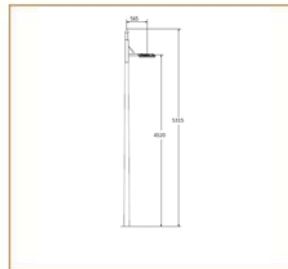

Basic Data

Material	Steel & Aluminum
Finishing	Electrostatic Painting
Optics	
Weight	75 kg
IP	65
IK	08
Suspension	Pole Mounted
Additional Data	

Specifications

Art No.	WAT	CCT	CRI	LED	Angle TL	Ø
75505-PL-	45	3000	75	42	97	3939
75506-PL-	45	5000	75	42	97	4221

Dimensions

Light Distribution

All Luminaires are electrical tested & protection tested according to the standard (IEC 598)