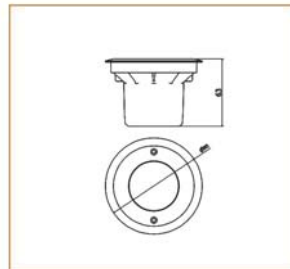

Dimensions