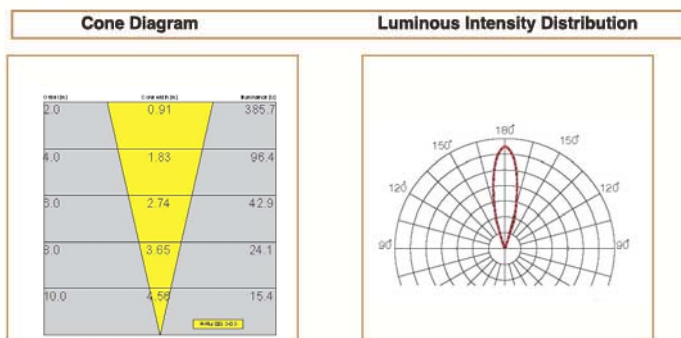

Light Distribution

All Luminaires are electrical tested & protection tested according to the standard (IEC 598)