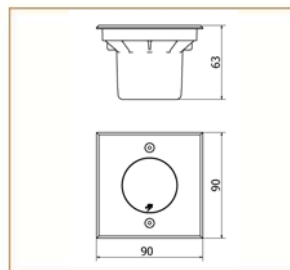

### Basic Data

Material	Die Cast Aluminum
Finishing	Polishing
Optics	Lens
Weight	300 gm
IP	67
IK	08
Suspension	Ground Recessed
Additional Data	

### Dimensions