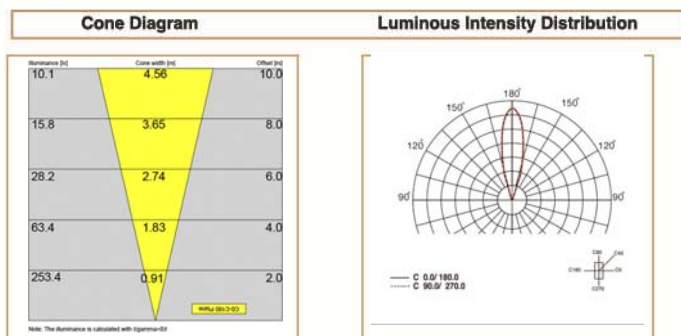

Light Distribution

All Luminaires are electrical tested & protection tested according to the standard (IEC 598)